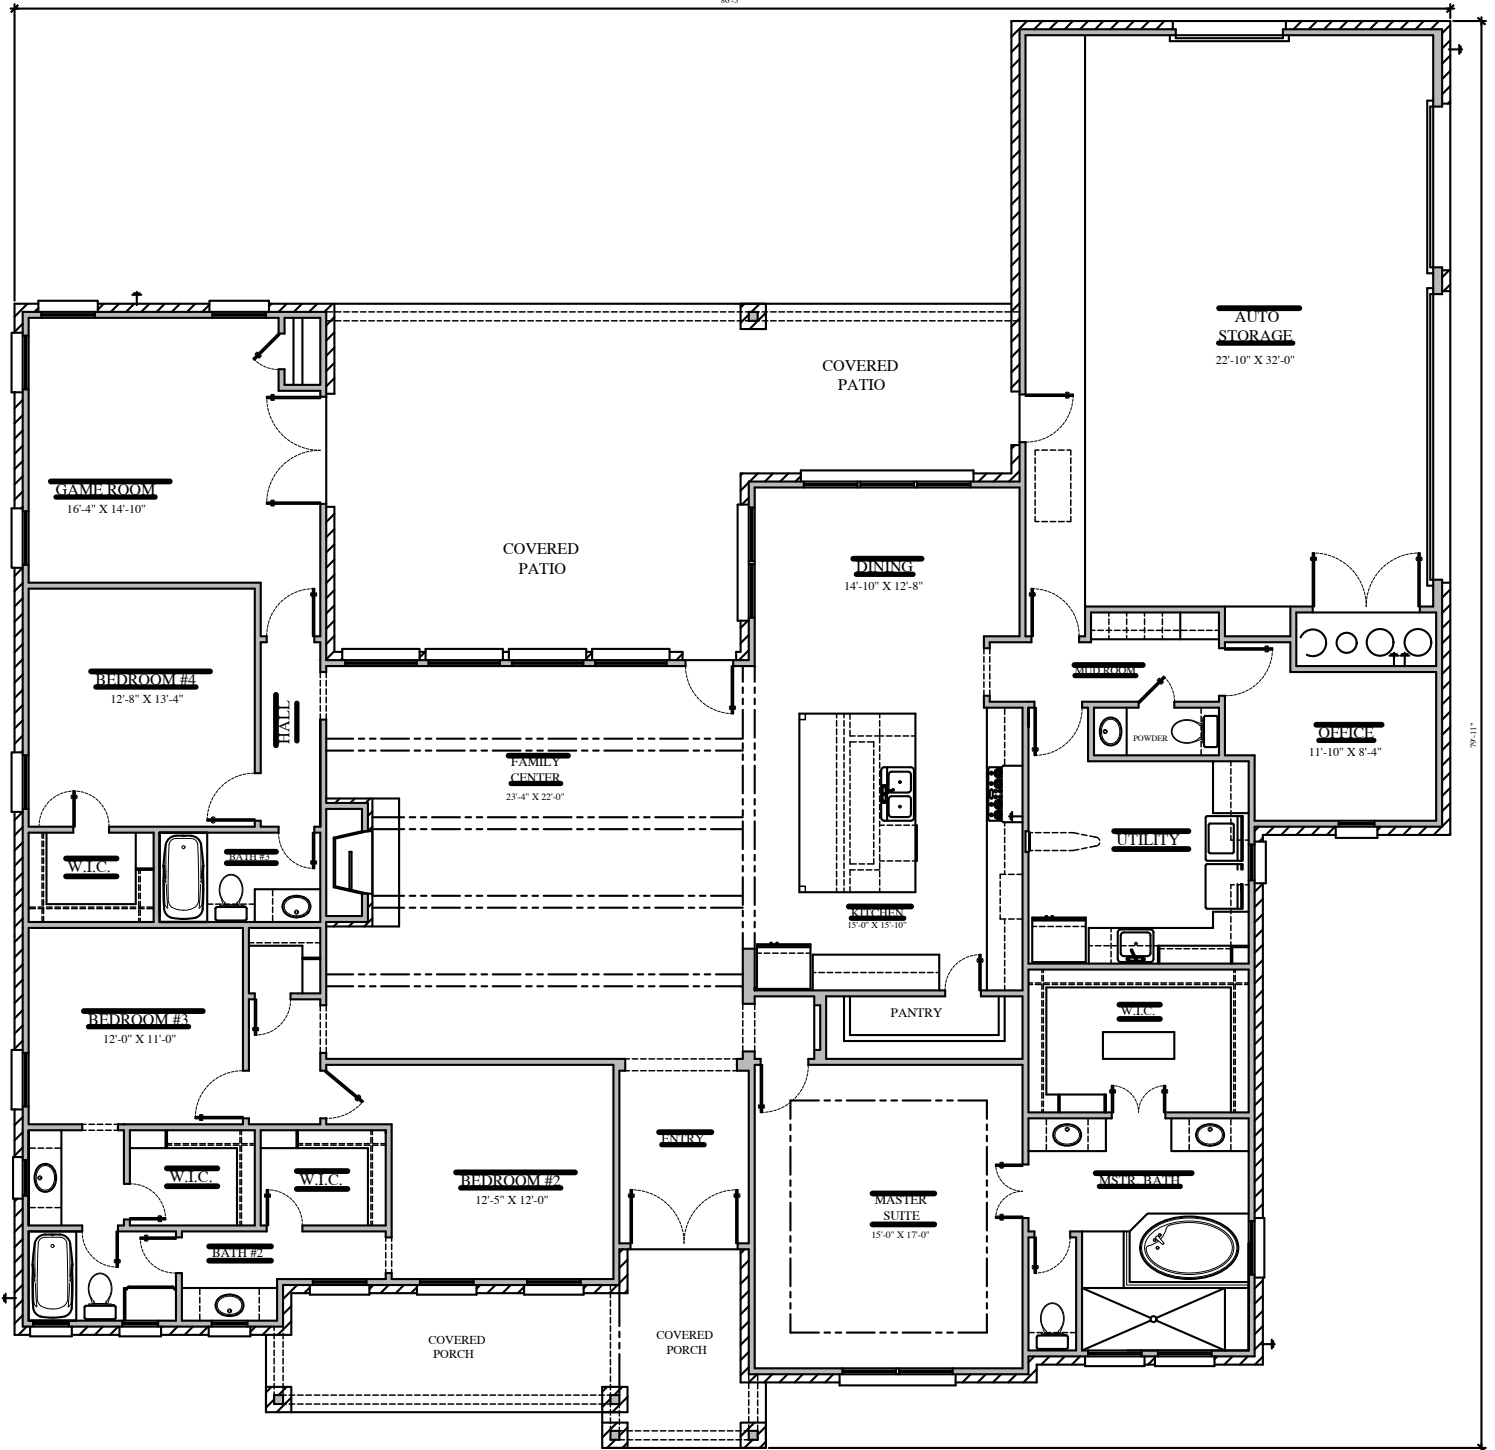

ARBORWOOD ESTATES

Home 3301

Home rendering disclaimer: Colors and selections in the home renderings are subject to change. Please contact us for more information.

PLAN NO. 3301

AREAS		
LIVING	3,301	SQ. FT.
AUTO STORAGE	841	SQ. FT.
COVERED PORCH	210	SQ. FT.
COVERED PATIO	588	SQ. FT.
TOTAL UNDER ROOF	4,940	SQ. FT.

ARBORWOOD ESTATES

Home 3301